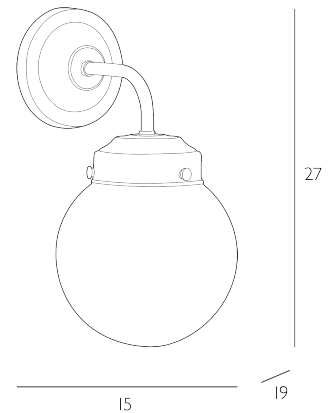

FAIRFAX

Wall Light Antique Brass and Glass

The Fairfax wall light unites traditional hardware with a globe glass creating a classically refined design perfectly suited to all interior settings. Available in both polished chrome and antique brass with clear and opal glass options.

Bulb not included; takes 1 x 60W max ES GLS. We recommend our BUL-E27-LED-16 bulb. [Click here to shop.](#)

Dimmable when paired with suitable bulbs.

SPECIFICATIONS:

Product code:	FAI0775
Measurements:	D19 x H27 x W15cm
Lamp Replaceable:	Yes
Finish:	Antique Brass & Glass
Material:	Glass & Solid Brass
Cable Colour:	Braided Silver
Shade Included:	Not Required
Primary Bulb Detail:	1 x 60w max ES GLS
Bulb Included:	Lamp not included
Recommended Lamp:	BUL-E27-LED-16
Suitable:	Indoor
Electrical Class:	Class 1 - Earthed
Nett Weight (kg):	0.2 kg
	±

Additional Information:

Solid Brass Metalwork | Lamp not included. We recommend our BUL-E27-LED-16 bulb