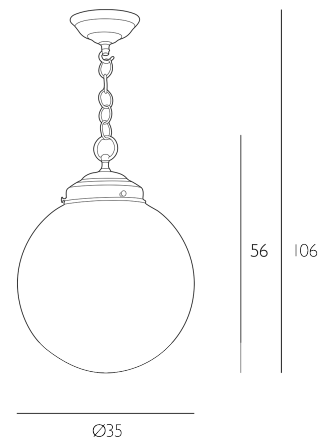

FAIRFAX

Pendant Antique Brass and Opal Glass

Fairfax I light pendant with hand blown opal glass and solid brass metal work finished in antique brass. The fitting is supplied with an extra 50cm of brown braided cable.

Height is adjustable at the point of installation (56-106cm).

Bulb not included; takes 1 x 60W max ES GLS. We recommend our BUL-E27-LED-16 bulb. [Click here to shop.](#)

Dimmable when paired with suitable bulbs.

SPECIFICATIONS:

Product code:	FAI8172
Measurements:	H min56 - max106 x Ø35cm
Fixing Plate Dimensions:	H8 x Ø16cm
Lamp Replaceable:	Yes
Finish:	Antique Brass & Opal Glass
Material:	Glass & Solid Brass
Cable Colour:	Braided Brown
Shade Included:	Not Required
Primary Bulb Detail:	1 x 60w max ES GLS
Bulb Included:	Lamp not included
Recommended Lamp:	BUL-E27-LED-16
Suitable:	Indoor
Electrical Class:	Class I - Earthed
Nett Weight (kg):	2.8 kg