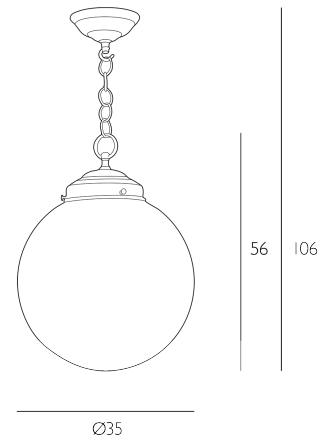

### *Pendant Antique Brass and Glass Fitting Only*

Fairfax I light pendant with hand blown clear glass and solid brass metal work finished in antique brass. The fitting is supplied with an extra 50cm of brown braided cable. The fairfax pendant can be installed with optional shade, to be ordered separately.

The Fairfax is sold as a fitting only; shades are sold separately.

Height is adjustable at the point of installation (56-106cm).

Bulb not included; takes 1 x 60W max ES GLS. We recommend our BUL-E27-LED-19 bulb. [Click here to shop.](#)

## SPECIFICATIONS:

Product code:	FAI8175
Measurements:	H min56 - max106 x Ø35cm
Lamp Replaceable:	Yes
Finish:	Antique Brass & Glass
Material:	Glass & Solid Brass
Cable Colour:	Braided Brown
Shade Included:	Fitting Only
Primary Bulb Detail:	1 x 60w max ES GLS
Bulb Included:	Lamp not included
Recommended Lamp:	BUL-E27-LED-19
Suitable:	Indoor
Electrical Class:	Class I - Earthed
Nett Weight (kg):	2.8 kg