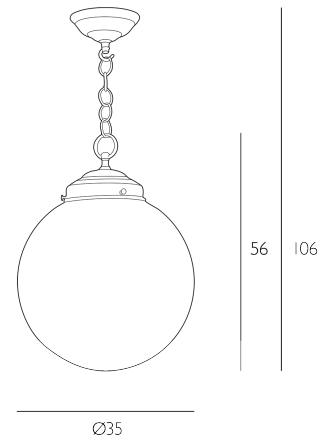

Additional Information:

Supplied with 100cm of cable