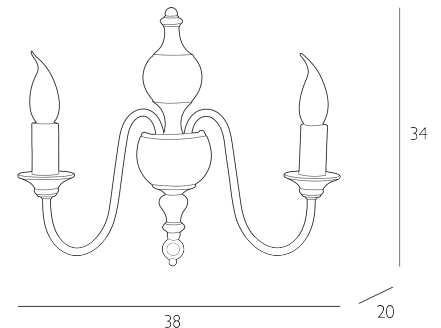

FLEMISH

2 Light Wall Light Bronze Bracket Only

A classic design based on the 15th century dutch chandeliers, Our Flemish Collection stays true to the original simplicity of the early designs. We have updated the design by offering the full Flemish collection in our new Matt Bronze Paint finish. The Flemish collection is well suited to be paired with our Byron Linen candle clip shades for a more traditional feel. The pendants include an extra 50cm of cable, additional chain available on request.

The Flemish is sold as a fitting only; shades are sold separately. We recommend our BYR26 shade. [Click here to shop.](#)

Bulb not included; takes 2 x 40W max SES CNDL. We recommend our BUL-E14-LED-14 bulb. [Click here to shop.](#)

Dimmable when paired with suitable bulbs.

SPECIFICATIONS:

Product code:	FLE093 I
Measurements:	D20 x H35 x W38cm
Primary Associated Shade:	BYR26
Lamp Replaceable:	Yes
Finish:	Bronze
Material:	Metal & Resin
Cable Colour:	Braided Brown
Shade Included:	Bracket Only
Primary Bulb Detail:	2 x 40w max SES CNDL
Bulb Included:	Lamps not included
Recommended Lamp:	BUL-E14-LED-14
Suitable:	Indoor
Electrical Class:	Class 2 - Double Insulated
Nett Weight (kg):	1.5 kg
	☐