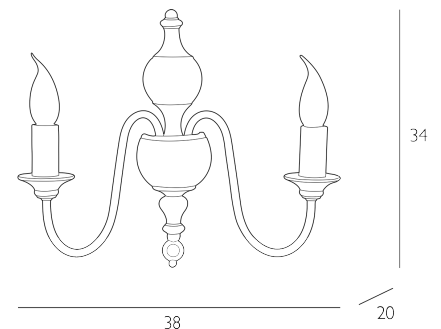

FLEMISH

2 Light Wall Light Cotswold Cream With Shade

Flemish double wall light hand painted in cream with coordinating cream fabric drum shades.

The Flemish comes complete with a Cream Linen Cylinder shade.
Bulb not included; takes 2 x 40W max SES CNDL. We recommend our BUL-E14-LED-13 bulb. [Click here to shop.](#)
Dimmable when paired with suitable bulbs.

SPECIFICATIONS:

Product code:	FLE0933
Measurements:	D20 x H35 x W38cm
Primary Associated Shade:	S458
Lamp Replaceable:	Yes
Finish:	Cotswold Cream
Material:	Resin
Shade Included:	Shade Inc
Primary Bulb Detail:	2 x 40w max SES CNDL
Bulb Included:	Lamps not included
Recommended Lamp:	BUL-E14-LED-13
Suitable:	Indoor
Electrical Class:	Class 2 - Double Insulated
Nett Weight (kg):	1.5 kg