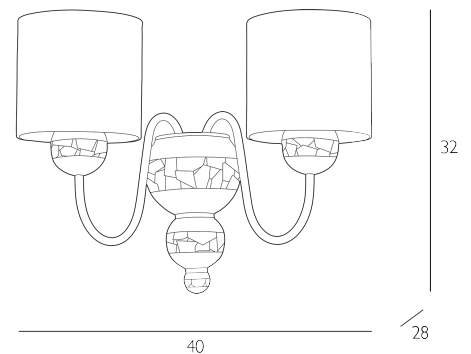

## SPECIFICATIONS:

Product code:	GAR09
Measurements:	D28 x H32 x W40cm
Fixing Plate Dimensions:	D6.5 x H20 x W12cm
Primary Associated Shade:	S0699
Lamp Replaceable:	Yes
Finish:	Bespoke & Matt Black
Material:	Metal & Resin
Shade Included:	Shade Inc
Primary Bulb Detail:	2 x 40w max SES GB
Bulb Included:	Lamps not included
Recommended Lamp:	BUL-E14-LED-15
Suitable:	Indoor
Electrical Class:	Class 2 - Double Insulated
Nett Weight (kg):	1.8 kg