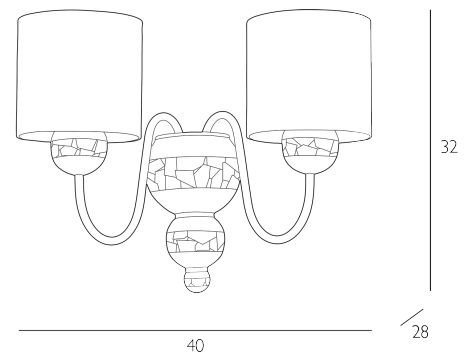

GARBO

2 Light Wall Light Pewter With Shade

Garbo double wall light with polished pewter faceted resin components and black metal work. The fitting is supplied complete with black card shades with silver lining.

The Garbo comes complete with a Black Card Drum shade.

Bulb not included; takes 2 x 40W max SES GB. We recommend our BUL-E14-LED-3 bulb. [Click here to shop.](#)

Dimmable when paired with suitable bulbs.

SPECIFICATIONS:

Product code:	GAR0921
Measurements:	D28 x H32 x W40cm
Fixing Plate Dimensions:	D6.5 x H20 x W12cm
Primary Associated Shade:	S2621
Lamp Replaceable:	Yes
Finish:	Matt Black & Polished Pewter
Material:	Metal & Resin
Shade Included:	Shade Inc
Primary Bulb Detail:	2 x 40w max SES GB
Bulb Included:	Lamps not included
Recommended Lamp:	BUL-E14-LED-3
Suitable:	Indoor
Electrical Class:	Class I - Earthed
Nett Weight (kg):	1.8 kg
	⚡