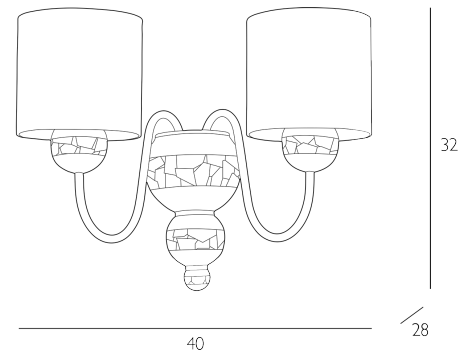

GARBO

2 Light Wall Light Bronze With Shade

Garbo double wall light with polished bronze faceted resin components and black metal work. The fitting is supplied complete with black card shades with bronze lining.

The Garbo comes complete with a Black Card Cylinder shade.
Bulb not included; takes 2 x 40W max SES GB. We recommend our BUL-E14-LED-15 bulb. [Click here to shop.](#)
Dimmable when paired with suitable bulbs.

SPECIFICATIONS:

Product code:	GAR0973
Measurements:	D28 x H32 x W40cm
Primary Associated Shade:	S2673
Lamp Replaceable:	Yes
Finish:	Matt Black & Polished Bronze
Material:	Metal & Resin
Shade Included:	Shade Inc
Primary Bulb Detail:	2 x 40w max SES GB
Bulb Included:	Lamps not included
Recommended Lamp:	BUL-E14-LED-15
Suitable:	Indoor
Electrical Class:	Class 2 - Double Insulated
Nett Weight (kg):	1.8 kg