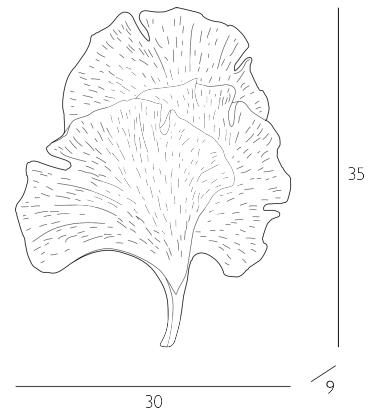

GINGKO

Wall Washer Hand-brushed Black/Gold

Inspired by its namesake, the Ginkgo collection is designed with a trio of ginkgo leaves radiating outwards in a fan formation to create a wonderfully versatile table lamp and wall light.

Bulb not included; takes 1 x 40W max SES CNDL. We recommend our BUL-EI4-LED-I3 bulb. [Click here to shop.](#)
Dimmable when paired with suitable bulbs.

SPECIFICATIONS:

Product code:	GIN0722
Measurements:	D9 x H35 x W30cm
Lamp Replaceable:	Yes
Finish:	Hand-brushed Black/Gold
Material:	Resin
Cable Colour:	White
Shade Included:	Not Required
Primary Bulb Detail:	1 x 40w max SES CNDL
Bulb Included:	Lamp not included
Recommended Lamp:	BUL-EI4-LED-I3
Suitable:	Indoor
Electrical Class:	Class 2 - Double Insulated
Nett Weight (kg):	2 kg