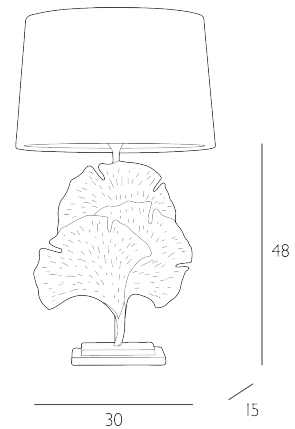

### *Table Lamp Cream/Gold Base Only*

Inspired by its namesake, the Gingko collection is designed with a trio of gingko leaves radiating outwards in a fan formation to create a wonderfully versatile table lamp and wall light. A delicate hand painted cream and gold finish gives the leaves a soft feel. Sold Base only. Shown with our 40cm Tapered Shade (TAP40).

## SPECIFICATIONS:

Product code:	GIN4212
Measurements:	D15 x H48 x W30cm
Dimension With Shade:	H68 x W40cm
Primary Associated Shade:	TAP40
Lamp Replaceable:	Yes
Finish:	Cream/Gold
Material:	Resin
Cable Colour:	Braided Ivory
Shade Included:	Base Only
Primary Bulb Detail:	1 x 60w max ES GLS
Bulb Included:	Lamp not included
Recommended Lamp:	BUL-E27-LED-I6
Suitable:	Indoor
Electrical Class:	Class I - Earthed
Nett Weight (kg):	3.5 kg
	±