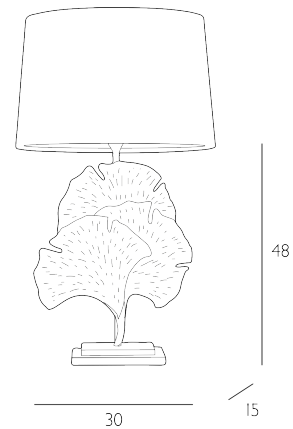

GINGKO

Table Lamp Hand-brushed Black/Gold Base Only

Inspired by its namesake, the Gingko collection is designed with a trio of gingko leaves radiating outwards in a fan formation to create a wonderfully versatile table lamp and wall light. For a more striking look the black and gold hand painted finish creates a dramatic and bold look. Sold Base only. Shown with our 40cm Tapered Shade (TAP40).

The Gingko is a base only product; shade sold separately. We recommend our TAP40 shade. [Click here to shop.](#)
Bulb not included; takes 1 x 60W max ES GLS. We recommend our BUL-E27-LED-I6 bulb. [Click here to shop.](#)

SPECIFICATIONS:

Product code:	GIN4222
Measurements:	D15 x H48 x W30cm
Dimension With Shade:	H68 x W40cm
Primary Associated Shade:	TAP40
Lamp Replaceable:	Yes
Finish:	Hand-brushed Black/Gold
Material:	Resin
Cable Colour:	Braided Black
Shade Included:	Base Only
Primary Bulb Detail:	1 x 60w max ES GLS
Bulb Included:	Lamp not included
Recommended Lamp:	BUL-E27-LED-I6
Suitable:	Indoor
Electrical Class:	Class I - Earthed
Nett Weight (kg):	3.5 kg
	±