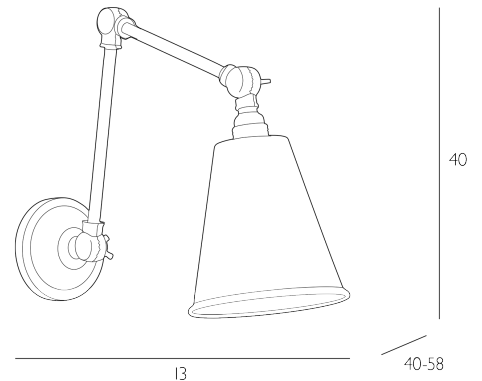

HACKNEY

Adjustable Wall Light Polished Chrome

The versatile Hackney wall light features detailed metalwork and is available in either polished chrome or antique brass. Ideal for kitchens, home offices and library spaces the Hackney wall light features an adjustable knuckle to enable directional lighting.

Bulb not included; takes 1 x 60W max SES CNDL. We recommend our BUL-EI4-LED-13 bulb. [Click here to shop.](#)

Dimmable when paired with suitable bulbs.

SPECIFICATIONS:

Product code:	HAC0750
Measurements:	D13 x H40 x W40cm
Fixing Plate Dimensions:	Ø13cm
Lamp Replaceable:	Yes
Finish:	Polished Chrome
Material:	Solid Brass
Shade Included:	Not Required
Primary Bulb Detail:	1 x 60w max SES CNDL
Bulb Included:	Lamp not included
Recommended Lamp:	BUL-EI4-LED-13
Suitable:	Indoor
Electrical Class:	Class I - Earthed
Nett Weight (kg):	0.7 kg
	±