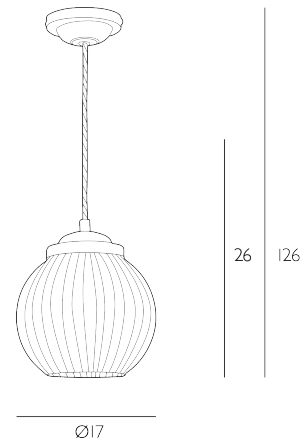

HENLEY

Pendant Satin Chrome and Ribbed Glass

A classic single pendant with simple metal detailing in satin chrome and a ribbed glass shade that gives a nod to Edwardian domesticity. Supplied with matching ceiling cup and silver braided cable.

Height is adjustable at the point of installation (26-126cm).

Bulb not included; takes 1 x 40W max SES GB. We recommend our BUL-E14-LED-15 bulb. [Click here to shop.](#)

Dimmable when paired with suitable bulbs.

SPECIFICATIONS:

Product code:	HEN0146
Measurements:	H min26 - max126 x Ø17cm
Fixing Plate Dimensions:	H4 x Ø10cm
Lamp Replaceable:	Yes
Finish:	Ribbed Glass & Satin Chrome
Material:	Glass & Solid Brass
Cable Colour:	Braided Silver
Shade Included:	Not Required
Primary Bulb Detail:	1 x 40w max SES GB
Bulb Included:	Lamp not included
Recommended Lamp:	BUL-E14-LED-15
Suitable:	Indoor
Electrical Class:	Class I - Earthed
Nett Weight (kg):	0.6 kg