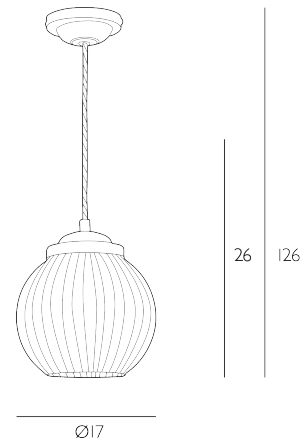

HENLEY

Pendant Antique Brass and Ribbed Glass

A classic single pendant with simple metal detailing in antique brass and a ribbed glass shade that gives a nod to Edwardian domesticity. Supplied with matching ceiling cup and brown braided cable.

Height is adjustable at the point of installation (26-126cm).

Bulb not included; takes 1 x 40W max SES GB. We recommend our BUL-E14-LED-15 bulb. [Click here to shop.](#)

Dimmable when paired with suitable bulbs.

SPECIFICATIONS:

Product code:	HEN0175
Measurements:	H min26 - max126 x Ø17cm
Fixing Plate Dimensions:	H4 x Ø10cm
Lamp Replaceable:	Yes
Finish:	Antique Brass & Ribbed Glass
Material:	Glass & Solid Brass
Cable Colour:	Braided Brown
Shade Included:	Not Required
Primary Bulb Detail:	1 x 40w max SES GB
Bulb Included:	Lamp not included
Recommended Lamp:	BUL-E14-LED-15
Suitable:	Indoor
Electrical Class:	Class I - Earthed
Nett Weight (kg):	0.6 kg