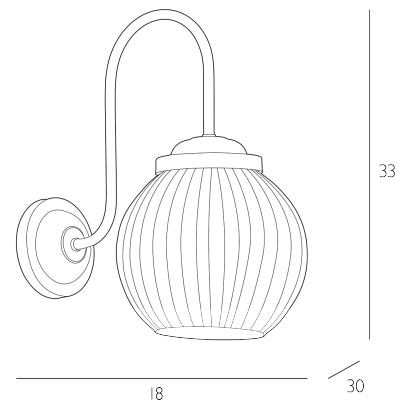

HENLEY

Wall Light Antique Brass and Ribbed Glass

A classic wall light with simple metal detailing in antique brass and a ribbed glass shade that gives a nod to Edwardian domesticity. Supplied with matching back plate. Can be installed either upward or downward facing. Bulb not included; takes 1 x 40W max SES GB. We recommend our BUL-E14-LED-15 bulb. Click here to shop.

Dimmable when paired with suitable bulbs.

SPECIFICATIONS:

Product code:	HEN0775
Measurements:	D30 x H33 x W18cm
Fixing Plate Dimensions:	H3.5 x Ø10cm
Lamp Replaceable:	Yes
Finish:	Antique Brass & Ribbed Glass
Material:	Glass & Solid Brass
Shade Included:	Not Required
Primary Bulb Detail:	1 x 40w max SES GB
Bulb Included:	Lamp not included
Recommended Lamp:	BUL-E14-LED-15
Suitable:	Indoor
Electrical Class:	Class 1 - Earthed
Nett Weight (kg):	0.8 kg
	±