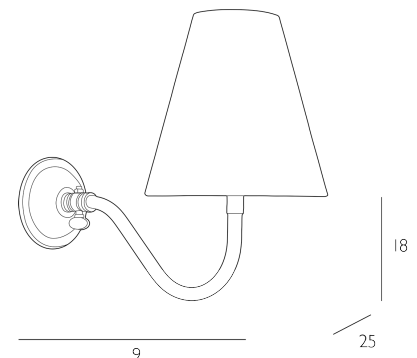

HICKS

Wall Light Matt Black Bracket Only

Hicks solid brass single wall light in black finish with gas tap detail. This is shown with our HIC26 linen shade which is sold separately. The Hicks is sold as a fitting only; shades are sold separately. Bulb not included; takes 1 x 40W max BC GB. We recommend our BUL-B22-LED-3 bulb. Click here to shop. Dimmable when paired with suitable bulbs.

SPECIFICATIONS:

Product code:	HIC0722
Measurements:	D25 x H18 x W9cm
Fixing Plate Dimensions:	H2 x Ø9cm
Dimension With Shade:	D33 x H27 x W17cm
Primary Associated Shade:	HIC26
Lamp Replaceable:	Yes
Finish:	Matt Black
Material:	Solid Brass
Cable Colour:	Black
Shade Included:	Bracket Only
Primary Bulb Detail:	1 x 40w max B22 GB
Bulb Included:	Lamp not included
Recommended Lamp:	BUL-B22-LED-3
Suitable:	Indoor
Electrical Class:	Class I - Earthed
Nett Weight (kg):	0.5 kg
	±