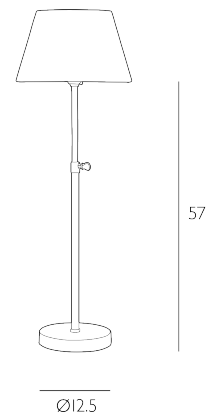

HICKS

Table Lamp Antique Brass Base Only

The Hicks Table Lamp is a refined celebration of heritage craftsmanship, expertly formed from solid brass and finished in a richly aged antique brass. Its slender column is elevated by the collection's distinctive gas tap detail, offering an authentic nod to traditional design. Supplied as a base only, it is shown with our Empire shade, available to purchase separately in a curated selection of our own fabrics and colours. Hicks brings understated elegance and enduring character to consoles, desks and bedside settings. Please note the base is fixed and not height adjustable.

The Hicks is a base only product; shade sold separately. We recommend our EMP20 shade. [Click here to shop.](#)
Bulb not included; takes 1 x 40W max BC GLS. We recommend our BUL-B22-LED-4 bulb. [Click here to shop.](#)

SPECIFICATIONS:

Product code:	HIC4375
Measurements:	H57 x Ø13cm
Dimension With Shade:	H64 x Ø20cm
Primary Associated Shade:	EMP20
Lamp Replaceable:	Yes
Finish:	Antique Brass
Material:	Solid Brass
Cable Colour:	Braided Brown
Shade Included:	Base Only
Primary Bulb Detail:	1 x 40w max B22 GLS
Bulb Included:	Lamp not included
Recommended Lamp:	BUL-B22-LED-4
Switch Type:	Push Bar
Suitable:	Indoor
Electrical Class:	Class I - Earthed
Nett Weight (kg):	0.7 kg
	± 0.05