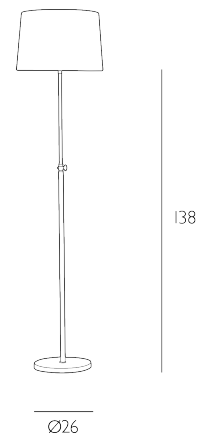

HICKS

Floor Lamp Antique Brass Base Only

The Hicks Floor Lamp is a refined celebration of heritage craftsmanship, expertly formed from solid brass and finished in a richly aged antique brass. Its slender column is elevated by the collection's distinctive gas tap detail, offering an authentic nod to traditional design. Supplied as a base only, it is shown with our Empire shade, available to purchase separately in a curated selection of our own fabrics and colours. Hicks brings understated elegance and enduring character to consoles, desks and bedside settings. Please note the base is fixed and not height adjustable.

The Hicks is a base only product; shade sold separately. We recommend our TAP35 shade. [Click here to shop.](#)
Bulb not included; takes 1 x 60W max BC GLS. We recommend our BUL-B22-LED-4 bulb. [Click here to shop.](#)

SPECIFICATIONS:

Product code:	HIC4975
Measurements:	H138 x Ø26cm
Dimension With Shade:	H156 x Ø35cm
Primary Associated Shade:	TAP35
Lamp Replaceable:	Yes
Finish:	Antique Brass
Material:	Solid Brass
Cable Colour:	Brown
Shade Included:	Base Only
Primary Bulb Detail:	1 x 60w max B22 GLS
Bulb Included:	Lamp not included
Recommended Lamp:	BUL-B22-LED-4
Switch Type:	Push Bar
Suitable:	Indoor
Electrical Class:	Class I - Earthed
Nett Weight (kg):	5 kg
	± 0.5

Additional Information:

Solid Brass Metalwork | Lamp not included. We recommend our BUL-B22-LED-4 bulb | Shade not included; sold as base only.
We recommend our TAP35 shade | Oversized product; pallet delivery required