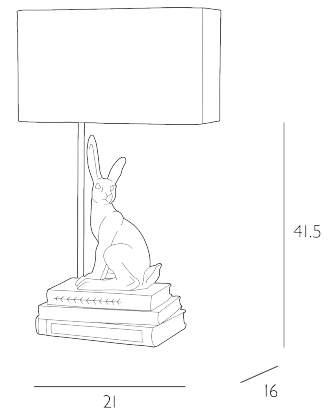

HOPPER

Table Lamp Bronze Base Only

Our Hopper table lamp featuring our favourite little hare, in our bronze resin finish with antique brass metalwork and coordinating braided cable. Shown with optional Zoffany rounded rectangular shade, available to purchase separately. Shown with Taupe shade, handcrafted using 100% silk dupion with a hard backed warm bronze laminate inner, available to purchase separately.

The Hopper is a base only product; shade sold separately. We recommend our ZOF11 shade. [Click here to shop.](#)

Bulb not included; takes 1 x 60W max BC GB. We recommend our BUL-B22-LED-3 bulb. [Click here to shop.](#)

SPECIFICATIONS:

Product code:	HOP4263
Measurements:	D16 x H42 x W21cm
Dimension With Shade:	D16 x H53 x W30cm
Primary Associated Shade:	ZOF11
Lamp Replaceable:	Yes
Finish:	Antique Bronze & Polished Bronze
Material:	Resin & Solid Brass
Cable Colour:	Braided Brown
Shade Included:	Base Only
Primary Bulb Detail:	1 x 60w max B22 GB
Bulb Included:	Lamp not included
Recommended Lamp:	BUL-B22-LED-3
Switch Type:	Push Bar
Suitable:	Indoor
Electrical Class:	Class I - Earthed
Nett Weight (kg):	3.2 kg ± 0.1