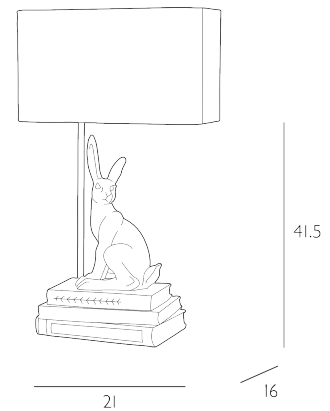

## *Table Lamp Pewter Base Only*

Our Hopper table lamp featuring our favourite little hare, in our pewter resin finish with matching metalwork and coordinating braided cable. Shown with optional Zoffany rounded rectangular shade, available to purchase separately.

## SPECIFICATIONS:

Product code:	HOP4267
Measurements:	D16 x H42 x W21 cm
Primary Associated Shade:	ZOF11
Lamp Replaceable:	Yes
Finish:	Polished Pewter
Material:	Resin
Cable Colour:	Braided Silver
Shade Included:	Base Only
Primary Bulb Detail:	1 x 60w max B22 GB
Bulb Included:	Lamp not included
Recommended Lamp:	BUL-B22-LED-3
Switch Type:	Push Bar
Suitable:	Indoor
Electrical Class:	Class I - Earthed
Nett Weight (kg):	3.2 kg