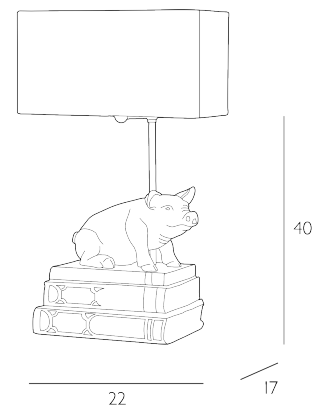

HORACE

Table Lamp Copper Base Only

Our Horace table lamp featuring a charming pig, in our copper resin finish and coordinating braided cable. Shown with optional Zoffany shade, available to purchase separately.

The Horace is a base only product; shade sold separately. We recommend our ZOFII shade. Click here to shop.
Bulb not included; takes 1 x 60W max BC GLS. We recommend our BUL-B22-LED-4 bulb. Click here to shop.

SPECIFICATIONS:

| | |
|---------------------------|-------------------------------------|
| Product code: | HOR4264 |
| Measurements: | D17 x H40 x W22cm |
| Dimension With Shade: | D17 x H48 x W30cm |
| Primary Associated Shade: | ZOFII |
| Lamp Replaceable: | Yes |
| Finish: | Antique Copper & Polished Copper |
| Material: | Metal & Resin |
| Cable Colour: | Braided Brown |
| Shade Included: | Base Only |
| Primary Bulb Detail: | 1 x 60w max B22 GLS |
| Bulb Included: | Lamp not included |
| Recommended Lamp: | BUL-B22-LED-4 |
| Switch Type: | Push Bar |
| Suitable: | Indoor |
| Electrical Class: | Class I - Earthed |
| Nett Weight (kg): | 5.2 kg ± 0.1 |