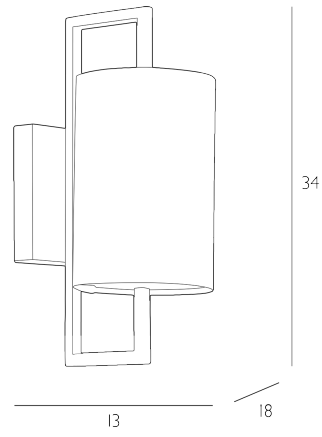

Nett Weight (kg): 0.6 kg
±

Additional Information:

Lamp not included. We recommend our BUL-E14-LED-13 bulb | Supplied with Bespoke Fabric shade

www.davidhuntlighting.co.uk

| sales@davidhuntlighting.co.uk

| 01295 672 628