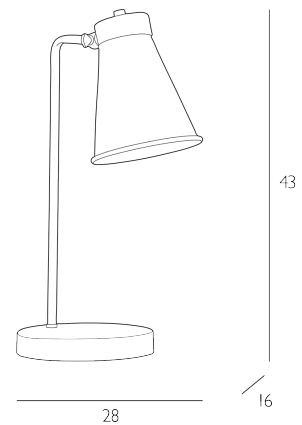

## SPECIFICATIONS:

Product code:	HYD41
Measurements:	D16 x H43 x W28cm
Fixing Plate Dimensions:	Ø16cm
Lamp Replaceable:	Yes
Finish:	Bespoke
Material:	Metal & Solid Brass
Shade Included:	Not Required
Primary Bulb Detail:	1 x 60w max SES GB
Bulb Included:	Lamp not included
Recommended Lamp:	BUL-E14-LED-15
Suitable:	Indoor
Electrical Class:	Class I - Earthed
Nett Weight (kg):	1.3 kg
	⚡