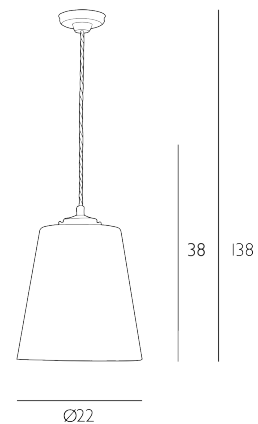

Height is adjustable at the point of installation (38-188cm).

Bulb not included; takes 1 x 60W max ES GLS. We recommend our BUL-E27-LED-15 bulb. [Click here to shop.](#)

Dimmable when paired with suitable bulbs.

SPECIFICATIONS:

Product code:	IBS0158
Measurements:	H min38 - max188 x Ø22cm
Fixing Plate Dimensions:	H2.5 x Ø14cm
Lamp Replaceable:	Yes
Finish:	Aged Brass & Glass
Material:	Glass & Metal
Cable Colour:	Braided Brown
Shade Included:	Not Required
Primary Bulb Detail:	1 x 60w max ES GLS
Bulb Included:	Lamp not included
Recommended Lamp:	BUL-E27-LED-15
Suitable:	Indoor
Electrical Class:	Class 1 - Earthed
Nett Weight (kg):	1.4 kg