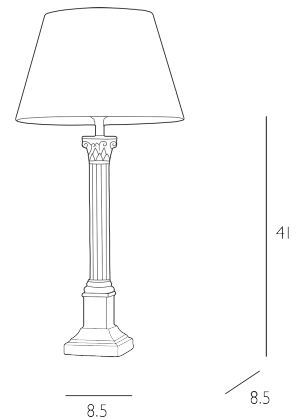

IMPERIAL

Small Table Lamp Bronze and Glass Base Only

A classic and imposing table lamp with a single reeded column of ribbed glass, finished with polished bronze resin detailing in the Corinthian style.

The Imperial is a base only product; shade sold separately. We recommend our EMP25 shade. [Click here to shop.](#)

Bulb not included; takes 1 x 60W max BC GLS. We recommend our BUL-B22-LED-4 bulb. [Click here to shop.](#)

SPECIFICATIONS:

Product code:	IMP4263
Measurements:	D9 x H41 x W9cm
Dimension With Shade:	H51 x Ø25cm
Primary Associated Shade:	EMP25
Associated Shades:	TRI2515
Lamp Replaceable:	Yes
Finish:	Polished Bronze & Ribbed Glass
Material:	Glass & Resin
Cable Colour:	Braided Brown
Shade Included:	Base Only
Primary Bulb Detail:	1 x 60w max B22 GLS
Bulb Included:	Lamp not included
Recommended Lamp:	BUL-B22-LED-4
Switch Type:	Push Bar
Suitable:	Indoor
Electrical Class:	Class I - Earthed
Nett Weight (kg):	0.8 kg ± 0.05