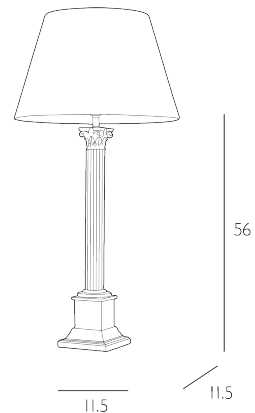

IMPERIAL

Large Table Lamp Bronze and Glass Base Only

A classic and imposing table lamp with a single reeded column of ribbed glass, finished with polished bronze resin detailing in the Corinthian style.

The Imperial is a base only product; shade sold separately. We recommend our EMP35 shade. [Click here to shop.](#)

Bulb not included; takes 1 x 60W max BC GLS. We recommend our BUL-B22-LED-4 bulb. [Click here to shop.](#)

SPECIFICATIONS:

Product code:	IMP4363
Measurements:	D12 x H56 x W12cm
Dimension With Shade:	H71.5 x Ø35cm
Primary Associated Shade:	EMP35
Associated Shades:	TRI2515
Lamp Replaceable:	Yes
Finish:	Polished Bronze & Ribbed Glass
Material:	Glass & Resin
Cable Colour:	Braided Brown
Shade Included:	Base Only
Primary Bulb Detail:	1 x 60w max B22 GLS
Bulb Included:	Lamp not included
Recommended Lamp:	BUL-B22-LED-4
Switch Type:	Push Bar
Suitable:	Indoor
Electrical Class:	Class I - Earthed
Nett Weight (kg):	1.6 kg ± 0.1