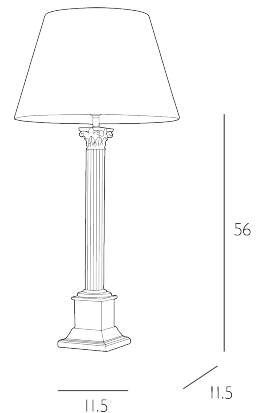

IMPERIAL

Large Table Lamp Pewter and Glass Base Only

A classic and imposing table lamp with a single reeded column of ribbed glass, finished with polished pewter resin detailing in the Corinthian style. Shade sold separately. Shade shown our classic Empire (EMP35) .

The Imperial is a base only product; shade sold separately. We recommend our EMP35 shade. [Click here to shop.](#)
Bulb not included; takes 1 x 40W max BC GLS. We recommend our BUL-B22-LED-4 bulb. [Click here to shop.](#)

SPECIFICATIONS:

Product code:	IMP4367
Measurements:	D12 x H56 x W12cm
Dimension With Shade:	H71.5 x Ø35cm
Primary Associated Shade:	EMP35
Lamp Replaceable:	Yes
Finish:	Polished Pewter & Ribbed Glass
Material:	Glass & Resin
Cable Colour:	Braided Silver
Shade Included:	Base Only
Primary Bulb Detail:	1 x 40w max B22 GLS
Bulb Included:	Lamp not included
Recommended Lamp:	BUL-B22-LED-4
Switch Type:	Push Bar
Suitable:	Indoor
Electrical Class:	Class I - Earthed
Nett Weight (kg):	1.6 kg ± 0.1