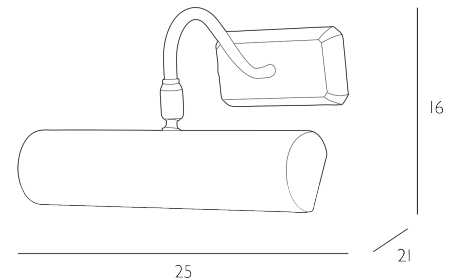

INES

Picture Light Antique Brass

An understated picture light made from solid brass with carefully hand-antiqued finish. Matching arm and back plate. A charming traditional piece of lighting and the ideal way to highlight your artwork.

Bulb not included; takes 1 x 25W max SES CNDL. We recommend our BUL-E14-LED-13 bulb. [Click here to shop.](#)

Dimmable when paired with suitable bulbs.

SPECIFICATIONS:

Product code:	INE0775
Measurements:	D21 x H16 x W25cm
Fixing Plate Dimensions:	D2 x H6 x W12cm
Lamp Replaceable:	Yes
Finish:	Antique Brass
Material:	Solid Brass
Shade Included:	Not Required
Primary Bulb Detail:	1 x 25w max SES CNDL
Bulb Included:	Lamp not included
Recommended Lamp:	BUL-E14-LED-13
Suitable:	Indoor
Electrical Class:	Class I - Earthed
Nett Weight (kg):	0.9 kg
	±