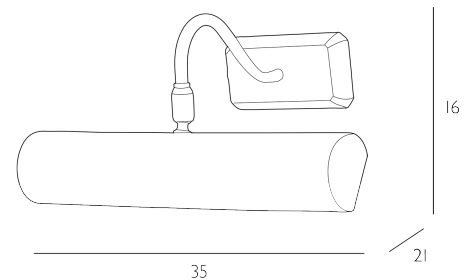

INES

Small 2 Light Picture Light Antique Brass

An understated picture light made from solid brass with carefully hand-antiqued finish. Matching arm and back plate. A charming traditional piece of lighting and the ideal way to highlight your artwork.

Bulb not included; takes 2 x 25W max SES CNDL. We recommend our BUL-E14-LED-13 bulb. [Click here to shop.](#)

Dimmable when paired with suitable bulbs.

SPECIFICATIONS:

Product code:	INE0975
Measurements:	D21 x H16 x W35cm
Fixing Plate Dimensions:	D2 x H6 x W12cm
Lamp Replaceable:	Yes
Finish:	Antique Brass
Material:	Solid Brass
Shade Included:	Not Required
Primary Bulb Detail:	2 x 25w max SES CNDL
Bulb Included:	Lamps not included
Recommended Lamp:	BUL-E14-LED-13
Suitable:	Indoor
Electrical Class:	Class I - Earthed
Nett Weight (kg):	0.5 kg
	±