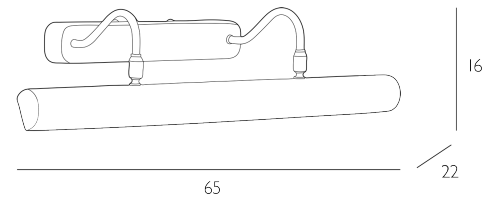

INES

Large 4 Light Picture Light Antique Brass

An understated picture light made from solid brass with carefully hand-antiqued finish. Matching arm and back plate. A charming traditional piece of lighting and the ideal way to highlight your artwork.

Bulb not included; takes 4 x 60W max SES CNDL. We recommend our BUL-E14-LED-I3 bulb. [Click here to shop.](#)

Dimmable when paired with suitable bulbs.

SPECIFICATIONS:

Product code:	INE3075
Measurements:	D22 x H16 x W65cm
Fixing Plate Dimensions:	D3.5 x H5.5 x W34cm
Lamp Replaceable:	Yes
Finish:	Antique Brass
Material:	Solid Brass
Shade Included:	Not Required
Primary Bulb Detail:	4 x 60w max SES CNDL
Bulb Included:	Lamps not included
Recommended Lamp:	BUL-E14-LED-I3
Suitable:	Indoor
Electrical Class:	Class I - Earthed
Nett Weight (kg):	1.1 kg ±