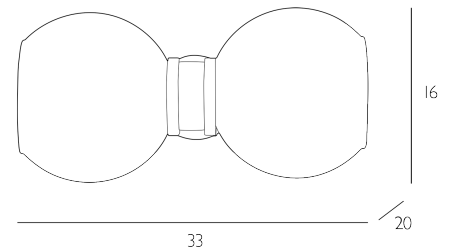

Bulb not included; takes 2 x 60W max ES GLS. We recommend our BUL-E27-LED-19 bulb. [Click here to shop.](#)

Dimmable when paired with suitable bulbs.

SPECIFICATIONS:

Product code:	JNO0975
Measurements:	D20 x H16 x W33cm
Lamp Replaceable:	Yes
Finish:	Amber Glass & Antique Brass
Material:	Glass & Solid Brass
Shade Included:	Not Required
Primary Bulb Detail:	2 x 60w max ES GLS
Bulb Included:	Lamps not included
Recommended Lamp:	BUL-E27-LED-19
Suitable:	Indoor
Electrical Class:	Class I - Earthed
Nett Weight (kg):	0.7 kg ±

Additional Information:

This fitting, including its packaging, may not fit through entryways less than 65cm wide. Please check before placing your order