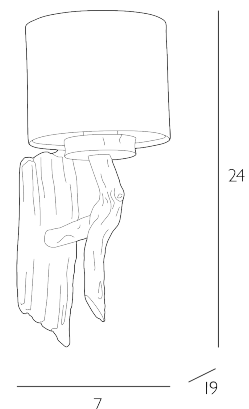

## Wall Light Bronze With Shade

Joshua single wall light in a rich bronze finish.

The Joshua comes complete with a Bespoke Fabric Cylinder shade.  
Bulb not included; takes 1 x 40W max SES CNDL. We recommend our  
BUL-E14-LED-13 bulb. [Click here to shop.](#)  
Dimmable when paired with suitable bulbs.

## SPECIFICATIONS:

Product code:	JOS0799
Measurements:	D19 x H24 x W13cm
Fixing Plate Dimensions:	D19 x H20 x W7cm
Primary Associated Shade:	S0899
Lamp Replaceable:	Yes
Finish:	Polished Bronze
Material:	Resin & Solid Brass
Shade Included:	Shade Inc
Primary Bulb Detail:	1 x 40w max SES CNDL
Bulb Included:	Lamp not included
Recommended Lamp:	BUL-E14-LED-13
Suitable:	Indoor
Electrical Class:	Class 2 - Double Insulated
Nett Weight (kg):	0.7 kg