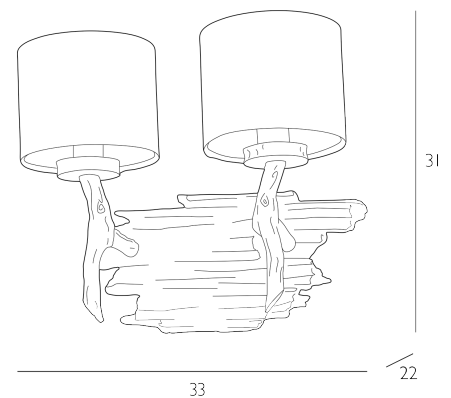

JOSHUA

2 Light Wall Light Bronze With Shade

Joshua double wall light in a rich bronze finish.

The Joshua comes complete with a Bespoke Fabric Cylinder shade. Bulb not included; takes 2 x 40W max SES CNDL. We recommend our BUL-EI4-LED-13 bulb. [Click here to shop.](#) Dimmable when paired with suitable bulbs.

SPECIFICATIONS:

Product code:	JOS0999
Measurements:	D22 x H31 x W33cm
Primary Associated Shade:	S0899
Lamp Replaceable:	Yes
Finish:	Polished Bronze
Material:	Resin & Solid Brass
Shade Included:	Shade Inc
Primary Bulb Detail:	2 x 40w max SES CNDL
Bulb Included:	Lamps not included
Recommended Lamp:	BUL-EI4-LED-13
Suitable:	Indoor
Electrical Class:	Class 2 - Double Insulated
Nett Weight (kg):	0.7 kg