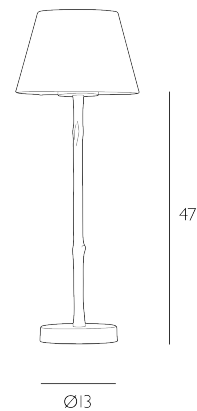

### *Table Lamp Polished Bronze Base Only*

The Joshua collection is quintessentially inspired by nature. The Joshua table lamp is cast from a slim natural stem creating a compact but elegant slimline table lamp in our rich bronze finish. Shade sold separately. Shown with a bespoke gathered pleat shade (25cm) in James Hare Kasuri silk in Ochre. Our traditional empire shade (EMP20) and our classic tapered shade (TAP20).

The Joshua is a base only product; shade sold separately. We recommend our EMP25 shade. [Click here to shop.](#)

Bulb not included; takes 1 x 40W max BC GB. We recommend our BUL-B22-LED-3 bulb. [Click here to shop.](#)

## SPECIFICATIONS:

Product code:	JOS4299
Measurements:	H47 x Ø13cm
Primary Associated Shade:	EMP25
Associated Shades:	PLG25
Lamp Replaceable:	Yes
Finish:	Polished Bronze
Material:	Resin
Cable Colour:	Braided Brown
Shade Included:	Base Only
Primary Bulb Detail:	1 x 40w max B22 GB
Bulb Included:	Lamp not included
Recommended Lamp:	BUL-B22-LED-3
Switch Type:	In Line Rocker
Suitable:	Indoor
Electrical Class:	Class I - Earthed
Nett Weight (kg):	2 kg
	⚡