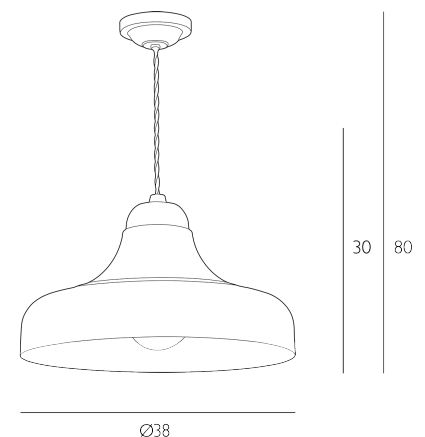

JUBILEE

Pendant Bespoke

The sophisticated Jubilee pendant has been hand sprayed in your choice of paint either from our seventeen colour palette or your own selection. Height is adjustable at the point of installation (30-80cm).

Bulb not included; takes 1 x 60W max ES GLS. We recommend our BUL-E27-LED-15 bulb. [Click here to shop.](#)

Dimmable when paired with suitable bulbs.

Bespoke Orders

This is a fully customisable product, hand crafted in our workshop located in the Cotswolds. You can contact us directly discuss your unique requirements, or alternatively you can customise your product by using our product configurator to see your design before placing an order.

SPECIFICATIONS:

Product code:	JUB0199
Measurements:	H min30 - max80 x Ø38cm
Fixing Plate Dimensions:	H8 x Ø10cm
Lamp Replaceable:	Yes
Finish:	Bespoke
Material:	Metal
Shade Included:	Not Required
Primary Bulb Detail:	1 x 60w max ES GLS
Bulb Included:	Lamp not included
Recommended Lamp:	BUL-E27-LED-15
Suitable:	Indoor
Electrical Class:	Class I - Earthed
Nett Weight (kg):	1 kg ⚡ HIA