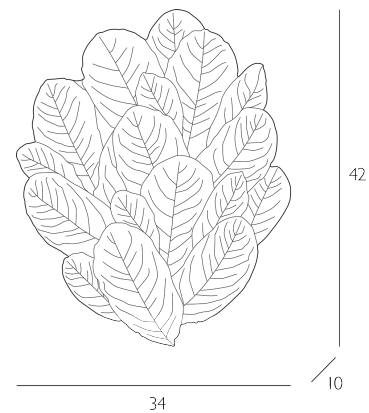

LAUREL

Wall Washer Cream/Gold

Our handcrafted Laurel wall light is based on the Laurel leaf used by the ancient Romans to create wreaths worn as a symbol of triumph. Highlighting the intricacies of the leaves organic form, the Laurel collection is an ode to the beauty of nature and its strength. Hand finished in cream and gold highlights, the Laurel wall light is a triumph of originality.

Bulb not included; takes 1 x 40W max SES CNDL. We recommend our BUL-EI4-LED-13 bulb. [Click here to shop.](#)
Dimmable when paired with suitable bulbs.

SPECIFICATIONS:

Product code:	LAU0712
Measurements:	D10 x H42 x W34cm
Lamp Replaceable:	Yes
Finish:	Cream/Gold
Material:	Resin
Shade Included:	Not Required
Primary Bulb Detail:	1 x 40w max SES CNDL
Bulb Included:	Lamp not included
Recommended Lamp:	BUL-EI4-LED-13
Suitable:	Indoor
Electrical Class:	Class 2 - Double Insulated
Nett Weight (kg):	1.6 kg