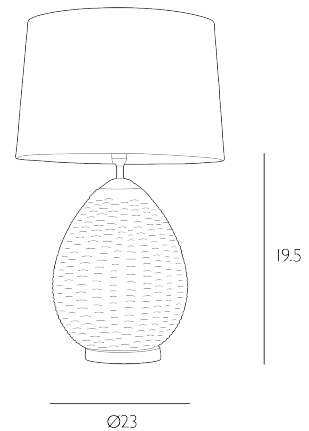

LOMBOK

Table Lamp Cream and Polished Bronze Base Only

A tactile and informal table lamp base in hand-cast resin with an authentic rattan finish. Shade sold separately. Shade shown here TAP40 in Bone linen and Almond Cream Satin, both completed with a warm bronze metallic lining.

The Lombok is a base only product; shade sold separately. We recommend our TAP40 shade. [Click here to shop.](#)
Bulb not included; takes 1 x 60W max ES GLS. We recommend our BUL-E27-LED-I6 bulb. [Click here to shop.](#)

SPECIFICATIONS:

Product code:	LOM4212
Measurements:	H47 x Ø23cm
Dimension With Shade:	H65 x Ø40cm
Primary Associated Shade:	TAP40
Lamp Replaceable:	Yes
Finish:	Cream & Polished Bronze
Material:	Resin
Cable Colour:	Braided Brown
Shade Included:	Base Only
Primary Bulb Detail:	1 x 60w max ES GLS
Bulb Included:	Lamp not included
Recommended Lamp:	BUL-E27-LED-I6
Switch Type:	In Line Rocker
Suitable:	Indoor
Electrical Class:	Class I - Earthed
Nett Weight (kg):	4.2 kg
	⚡