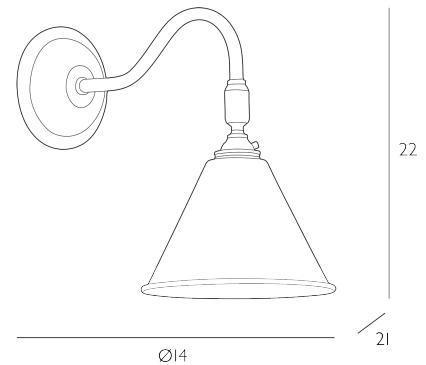

LONDON

Adjustable Wall Light Butter Brass

A classic single wall light in solid brass with a delicate butter brass finish; matching arm and back plate.

Bulb not included; takes 1 x 40W max BC GB. We recommend our BUL-B22-LED-3 bulb. [Click here to shop.](#)

Dimmable when paired with suitable bulbs.

SPECIFICATIONS:

Product code:	LON8840
Measurements:	H22 x Ø14cm
Fixing Plate Dimensions:	H2.5 x Ø9.5cm
Lamp Replaceable:	Yes
Finish:	Brushed Brass
Material:	Solid Brass
Shade Included:	Not Required
Primary Bulb Detail:	1 x 40w max B22 GB
Bulb Included:	Lamp not included
Recommended Lamp:	BUL-B22-LED-3
Suitable:	Indoor
Electrical Class:	Class I - Earthed
Nett Weight (kg):	0.4 kg
	±