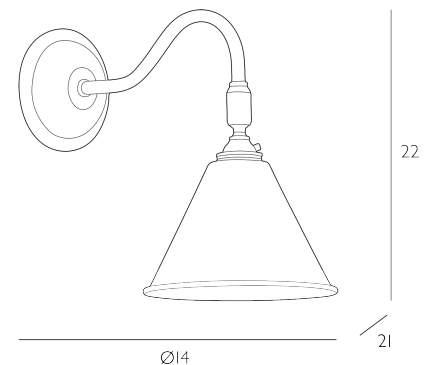

### *Adjustable Wall Light Polished Chrome*

A classic single wall light in solid brass with a modern polished chrome finish; matching arm and back plate.

Height is adjustable at the point of installation (2-3cm).

## SPECIFICATIONS:

Product code:	LON8850
Measurements:	H min2 - max3 x Ø14cm
Fixing Plate Dimensions:	H2.5 x Ø9.5cm
Lamp Replaceable:	Yes
Finish:	Polished Chrome
Material:	Solid Brass
Shade Included:	Not Required
Primary Bulb Detail:	1 x 40w max B22 GB
Bulb Included:	Lamp not included
Recommended Lamp:	BUL-B22-LED-3
Suitable:	Indoor
Electrical Class:	Class I - Earthed
Nett Weight (kg):	0.4 kg
	⚡ HIA