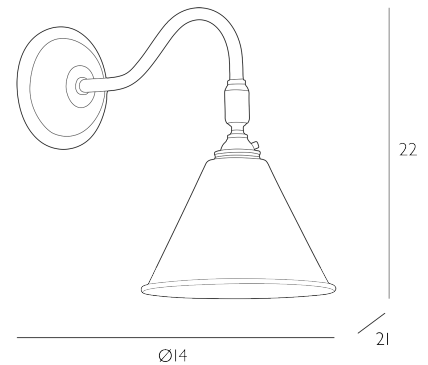

LONDON

Adjustable Wall Light Antique Brass

A classic single wall light in solid brass with a classic antique brass finish; matching arm and back plate. Featuring an adjustable knuckle to enable directional lighting.

Bulb not included; takes 1 x 40W max BC GB. We recommend our BUL-B22-LED-3 bulb. [Click here to shop.](#)

Dimmable when paired with suitable bulbs.

SPECIFICATIONS:

Product code:	LON8875
Measurements:	H22 x Ø14cm
Fixing Plate Dimensions:	H2.5 x Ø9.5cm
Lamp Replaceable:	Yes
Finish:	Antique Brass
Material:	Solid Brass
Shade Included:	Not Required
Primary Bulb Detail:	1 x 40w max B22 GB
Bulb Included:	Lamp not included
Recommended Lamp:	BUL-B22-LED-3
Suitable:	Indoor
Electrical Class:	Class I - Earthed
Nett Weight (kg):	0.4 kg
	±