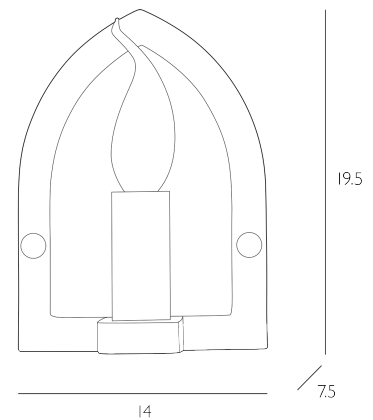

### *Wall Light Pewter*

Lindisfarne an understated resin wall light, hand polished in our antique pewter finish.

Bulb not included; takes 1 x 60W max SES CNDL. We recommend our BUL-E14-LED-13 bulb. [Click here to shop.](#)

## SPECIFICATIONS:

Product code:	LW8
Measurements:	D7.4 x H19.5 x W14cm
Lamp Replaceable:	Yes
Finish:	Pewter
Material:	Resin
Shade Included:	Not Required
Primary Bulb Detail:	1 x 60w max SES CNDL
Bulb Included:	Lamp not included
Recommended Lamp:	BUL-E14-LED-13
Suitable:	Indoor
Electrical Class:	Class 2 - Double Insulated
Nett Weight (kg):	0.5 kg