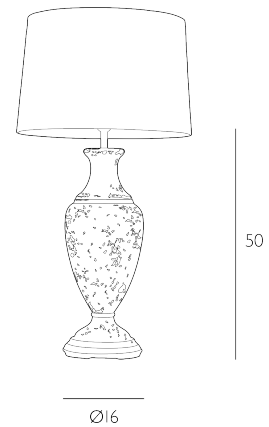

NOBLE

Table Lamp Cream/Gold Base Only

The Noble table lamp is a classic urn shape with our unique tumble-aged paint finish. The classical form combined with a distressed finish gives a sense of antiquity and grandeur balanced with informality.

The Noble is a base only product; shade sold separately. We recommend our TAP35 shade. Click here to shop.
Bulb not included; takes 1 x 60W max ES GLS. We recommend our BUL-E27-LED-16 bulb. Click here to shop.

SPECIFICATIONS:

| | |
|---------------------------|---|
| Product code: | NOB4212 |
| Measurements: | H50 x Ø16cm |
| Dimension With Shade: | H68 x Ø35cm |
| Primary Associated Shade: | TAP35 |
| Lamp Replaceable: | Yes |
| Finish: | Cream/Gold |
| Material: | Resin |
| Cable Colour: | Braided White |
| Shade Included: | Base Only |
| Primary Bulb Detail: | 1 x 60w max ES GLS |
| Bulb Included: | Lamp not included |
| Recommended Lamp: | BUL-E27-LED-16 |
| Switch Type: | In Line Rocker |
| Suitable: | Indoor |
| Electrical Class: | Class I - Earthed |
| Nett Weight (kg): | 5.2 kg |
| |   |