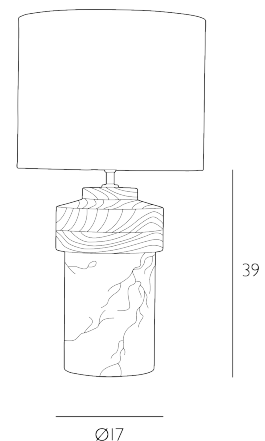

NOMAD

Table Lamp Marble and Wood Base Only

We have searched the globe for the finest porcelain, ceramic and glass makers to produce a curated collection of table lamps invoking the spirit of travel and exploration. The Alchemist Collection has been designed to perfectly complement our long and proud Cotswold heritage. The beautiful Nomad table lamp features a Pele de Tigre marble base with wood detailing that combines modern design with timeless elegance. Sold as base only, shown with a fine linen shade in Bone, handcrafted using 100% linen fibres with a rigid hard backed whitelaminated inner, available to purchase separately. Marble is a natural material with distinctive variation in colouration and markings, meaning that our Pele de Tigre marble products are defined by their uniqueness. No two pieces of marble will appear the same; adding exquisite character and individuality to each piece.

The Nomad is a base only product; shade sold separately. We recommend our DRM30 shade. [Click here to shop.](#)

Bulb not included; takes 1 x 60W max ES GLS. We recommend our BUL-E27-LED-16 bulb. [Click here to shop.](#)

SPECIFICATIONS:

Product code:	NOM4302
Measurements:	H39 x Ø17cm
Base Dimensions:	H39 x Ø17.5cm
Dimension With Shade:	H57 x Ø30cm
Primary Associated Shade:	DRM30
Lamp Replaceable:	Yes
Finish:	Dark Wood & Marble
Material:	Stone & Wood
Cable Colour:	Braided Ivory
Shade Included:	Base Only
Primary Bulb Detail:	1 x 60w max ES GLS
Bulb Included:	Lamp not included
Recommended Lamp:	BUL-E27-LED-16
Switch Type:	In Line Rocker
Suitable:	Indoor
Electrical Class:	Class 2 - Double Insulated
Nett Weight (kg):	10.3 kg