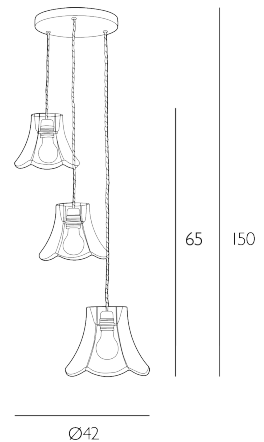

### *3 Light Cluster Pendant Matt Bronze*

Oregon 3 light pendant cluster with bronze traditional lamp shade cages, brown braided cable and bronze circular surface mounted ceiling plate. Additional bronze ceiling hooks, which allows the pendant to be suspended from the ceiling at a different position to the electrical supply, may be ordered separately.

Height is adjustable at the point of installation (65-150cm).  
Bulb not included; takes 3 x 60W max ES GLS. We recommend our BUL-E27-LED-15 bulb. [Click here to shop.](#)  
Dimmable when paired with suitable bulbs.

## SPECIFICATIONS:

Product code:	ORE0363
Measurements:	H min65 - max150 x Ø42cm
Lamp Replaceable:	Yes
Finish:	Matt Bronze
Material:	Metal
Cable Colour:	Braided Brown
Shade Included:	Not Required
Primary Bulb Detail:	3 x 60w max ES GLS
Bulb Included:	Lamps not included
Recommended Lamp:	BUL-E27-LED-15
Suitable:	Indoor
Electrical Class:	Class 2 - Double Insulated
Nett Weight (kg):	1.5 kg
	

### *Additional Information:*

Lamps not included. We recommend our BUL-E27-LED-15 bulb | Height is adjustable at the point of installation (65-150cm)