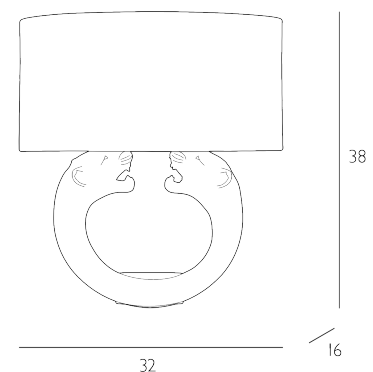

## SPECIFICATIONS:

Product code:	PAN0799
Measurements:	D16 x H38 x W32cm
Primary Associated Shade:	S0199
Lamp Replaceable:	Yes
Finish:	Black
Material:	Resin
Shade Included:	Shade Inc
Primary Bulb Detail:	1 x 40w max ES GB
Bulb Included:	Lamp not included
Recommended Lamp:	BUL-E27-LED-22
Suitable:	Indoor
Electrical Class:	Class 1 - Earthed
Nett Weight (kg):	1.4 kg
	±