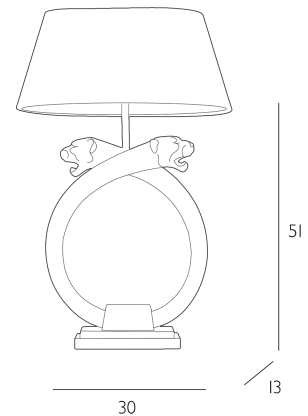

PANTHER

Table Lamp Black Base Only

Introducing the Panther Collection, inspired by its namesake the majestic Panther who roam among the hot dense tropical rainforests of south and southeast Asia, The Panther collection is offered in a subtle matt black finish to reflect the elegant panthers black coat. Shade shown here LEX15 in Limestone Linen with a warm gold metallic lining.

The Panther is a base only product; shade sold separately. We recommend our LEX15 shade. [Click here to shop.](#)
Bulb not included; takes 1 x 60W max ES GLS. We recommend our BUL-E27-LED-16 bulb. [Click here to shop.](#)

SPECIFICATIONS:

Product code:	PAN4222
Measurements:	D13 x H51 x W30cm
Primary Associated Shade:	LEX15
Lamp Replaceable:	Yes
Finish:	Black
Material:	Resin
Cable Colour:	Black
Shade Included:	Base Only
Primary Bulb Detail:	1 x 60w max ES GLS
Bulb Included:	Lamp not included
Recommended Lamp:	BUL-E27-LED-16
Switch Type:	In Line Rocker
Suitable:	Indoor
Electrical Class:	Class I - Earthed
Nett Weight (kg):	3.7 kg