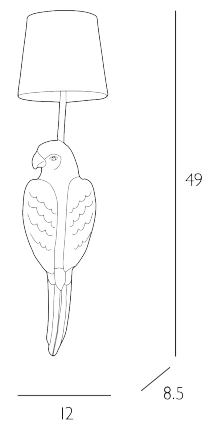

## SPECIFICATIONS:

|                           |                                    |
|---------------------------|------------------------------------|
| Product code:             | PAR0700L                           |
| Measurements:             | D15 x H58 x W14cm                  |
| Fixing Plate Dimensions:  | H17 x Ø29cm                        |
| Primary Associated Shade: | MUR07                              |
| Lamp Replaceable:         | Yes                                |
| Finish:                   | Antique Brass & Polished<br>Bronze |
| Material:                 | Metal & Resin                      |
| Shade Included:           | Shade Inc                          |
| Primary Bulb Detail:      | 1 x 40w max B22 GB                 |
| Bulb Included:            | Lamp not included                  |
| Recommended Lamp:         | BUL-B22-LED-3                      |
| Suitable:                 | Indoor                             |
| Electrical Class:         | Class I - Earthed                  |
| Nett Weight (kg):         | 1.8 kg<br>±                        |