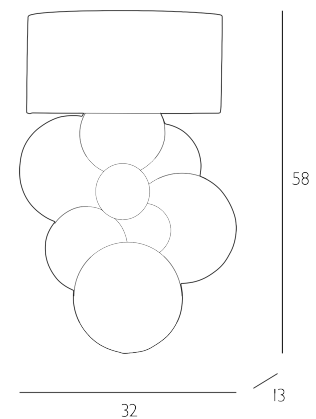

## SPECIFICATIONS:

Product code:	PLN0799
Measurements:	D13 x H58 x W32cm
Primary Associated Shade:	S0199
Lamp Replaceable:	Yes
Finish:	Multi Coloured & Polished Brass
Material:	Resin & Solid Brass
Shade Included:	Shade Inc
Primary Bulb Detail:	1 x 40w max ES GB
Bulb Included:	Lamp not included
Recommended Lamp:	BUL-E27-LED-22
Suitable:	Indoor
Electrical Class:	Class 2 - Double Insulated
Nett Weight (kg):	3 kg