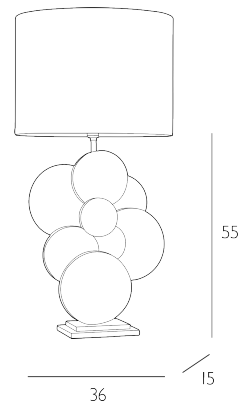

The Planet is a base only product; shade sold separately. We recommend our DRM40 shade. [Click here to shop.](#)  
Bulb not included; takes 1 x 60W max ES GLS. We recommend our BUL-E27-LED-I6 bulb. [Click here to shop.](#)

## SPECIFICATIONS:

Product code:	PLN4255
Measurements:	D15 x H55 x W36cm
Primary Associated Shade:	DRM40
Lamp Replaceable:	Yes
Finish:	Multi Coloured
Material:	Resin
Cable Colour:	Braided Brown
Shade Included:	Base Only
Primary Bulb Detail:	1 x 60w max ES GLS
Bulb Included:	Lamp not included
Recommended Lamp:	BUL-E27-LED-I6
Switch Type:	In Line Rocker
Suitable:	Indoor
Electrical Class:	Class I - Earthed
Nett Weight (kg):	4.5 kg