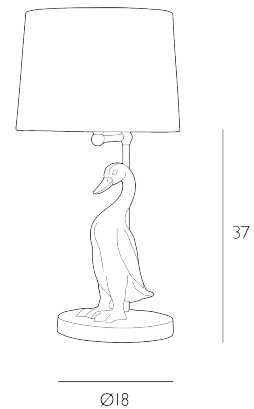

PUDDLE

Table Lamp Bronze Base Only

Our Puddle table lamp features a delightful duck, in our warm bronze resin finish with antique brass metalwork and coordinating braided cable. Shown with optional tapered shade TAP25, available to purchase separately. Shown with Ivory shade, handcrafted using 100% silk with a hard backed white laminate lining, available to purchase separately.

The Puddle is a base only product; shade sold separately. We recommend our TAP25 shade. [Click here to shop.](#)
Bulb not included; takes 1 x 60W max BC GB. We recommend our BUL-B22-LED-3 bulb. [Click here to shop.](#)

SPECIFICATIONS:

| | |
|---------------------------|------------------------------------|
| Product code: | PUD4263 |
| Measurements: | H37 x Ø18cm |
| Dimension With Shade: | H49 x Ø25cm |
| Primary Associated Shade: | TAP25 |
| Lamp Replaceable: | Yes |
| Finish: | Antique Brass & Polished Bronze |
| Material: | Metal & Resin |
| Cable Colour: | Braided Brown |
| Shade Included: | Base Only |
| Primary Bulb Detail: | 1 x 60w max B22 GB |
| Bulb Included: | Lamp not included |
| Recommended Lamp: | BUL-B22-LED-3 |
| Switch Type: | Push Bar |
| Suitable: | Indoor |
| Electrical Class: | Class I - Earthed |
| Nett Weight (kg): | 2.2 kg ± 0.1 |